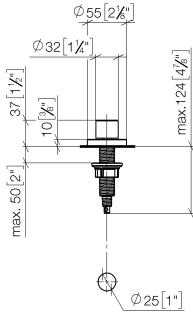

Strainer waste with control handle - Brushed Durabronz (23kt Gold)

ELIO

10 710 970

- control for single basin
- including adapter for Bowden cable

Fits ELIO, ENO, MEM, META SQUARE, SYNC, TARA and TARA ULTRA

Fits: ELIO, MEM, TARA, TARA ULTRA, META SQUARE

	Brushed Durabronz (23kt Gold)	10 710 970-28
	Chrome	10 710 970-00
	Brushed Platinum	10 710 970-06
	Platinum	10 710 970-08
	Durabronz (23kt Gold)	10 710 970-09
	Dark Chrome	10 710 970-19
	Matte Black	10 710 970-33
	Brushed Champagne (22kt Gold)	10 710 970-46
	Champagne (22kt Gold)	10 710 970-47
	Brushed Chrome	10 710 970-93
	Brushed Dark Platinum	10 710 970-99

10 710 970

mm [inches]

10 710 970

Parts for other finishes can be found here: [Chrome](#)

Spare parts list

No.	Item Number	Name	Quantity used	Delivery time
1	09 20 97 030-28	handle	1	20
2	90 12 12 002 00 90	fixing cap	1	2
3	09 27 87 006-28	rosette	1	20
4	90 14 10 043 00 90	seal	1	2
5	09 14 10 042 90	seal	1	2
6	09 29 06 087-28	spindle	1	-
Spare part can no longer be ordered, please order the replacement item				
7	04 30 01 029 00 90	adaptor	1	2
8	09 24 03 175 90	adaptor	1	2
9	09 11 10 073-07	connection	1	30
10	09 11 10 074-07	connection	1	30
11	09 11 10 079-07	connection	1	30
12	09 30 11 087 90	disc	1	2
13	09 23 30 024-07	nut	1	30